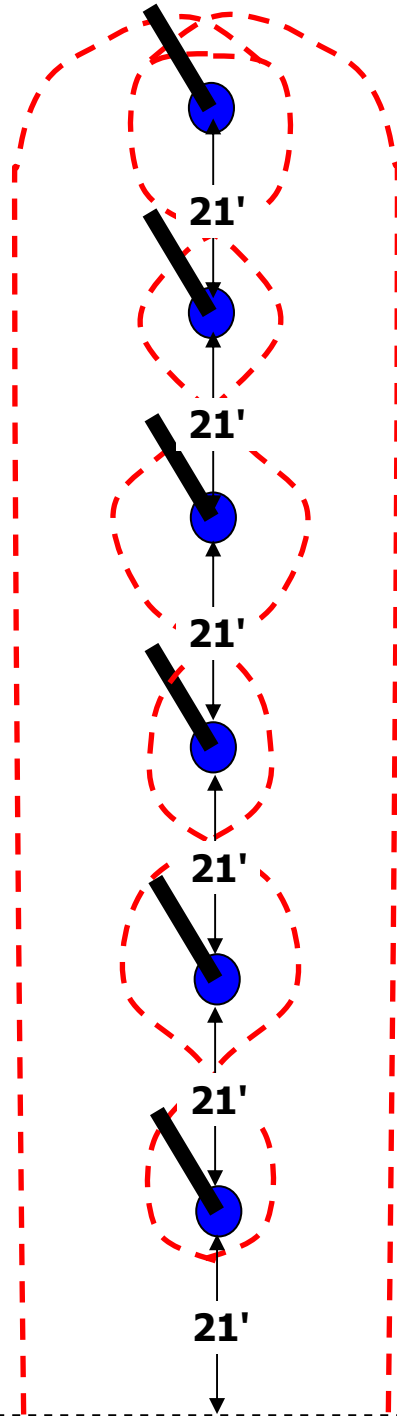

North Valley Saddle Club

Washington Poles

Left or right hand pattern may be used.
Props: 6 standard poles.